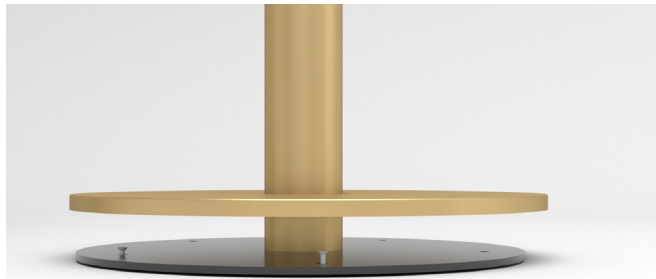

METALDREAMS

Splash

- Decorative cover shroud

- Disc constructed of 16 gauge steel spinning of 18", 24" and 30" dia
- 3/8" solid plate steel under disc
- C/w five concealed adjustable glides
- Columns are 3", 4" or 6" diameter x 14 gauge
- Top mounting plate is 12" x 12" x 3/16" thick
- Powder coat finish with optional chrome cover shroud
- 28", 36" or 42" high
- Custom sizes available