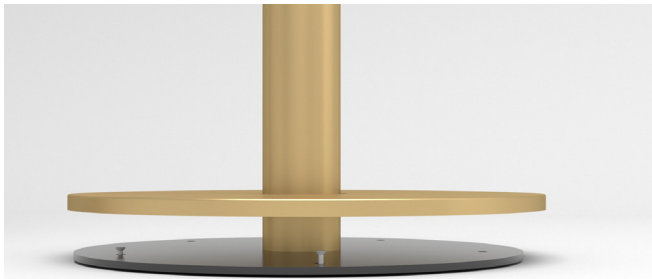

# Splash

METALDREAMS

- Decorative cover shroud

- Disc constructed of 16 gauge steel spinning of 18", 24" and 30" dia
- 3/8" solid plate steel under disc
- C/w five concealed adjustable glides
- Columns are 3", 4" or 6" diameter x 14 gauge
- Top mounting plate is 12" x 12" x 3/16" thick
- Powder coat finish with optional chrome cover shroud
- 28", 36" or 42" high
- Custom sizes available